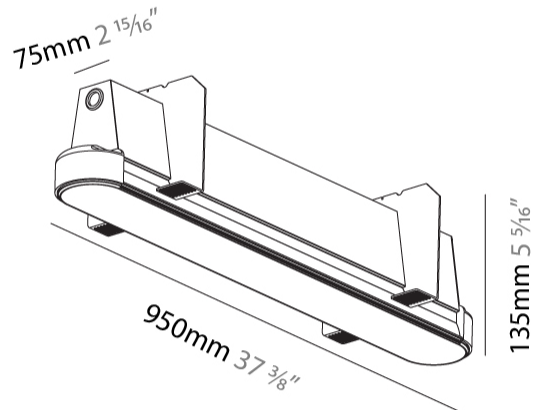

PHYSICAL

Shape: Oblong
Length (mm): 950
Length (in): 37 ³/₈
Width (mm): 75
Width (in): 2 ¹⁵/₁₆
Height (mm): 135
Height (in): 5 ⁵/₁₆
Ceiling Thickness (mm): 10 / 12.5 / 15
Ceiling Thickness (in): 3/8 or 1/2 or 9/16
Min. Recessing Depth (mm): 170
Min. Recessing Depth (in): 6 ¹¹/₁₆
Light Distribution: Direct
Weight (kg): 4.115
Weight (lbs): 9.1
Installation Requirement: Ceiling Thickness: 10mm / 12mm / 15mm
Diffuser: PMMA - Opal
Fixture Finish: SSR / BKV / CWI / CRY / HAB / UFT / ITA / RUA / FTG / MYG / LOD / PUS / FRO / FUP / KIA / POP / BLS / SPG / MEY / GOH / GUM / CHC / COM / ABZ / JAG / OBR / MOS / ROR
Fixture Material: Aluminum
Cut-out Measurements: 968mm / 38 1/8" x 92mm / 3 5/8"
Upon Request: Unique Sizes Unique Ceiling Thickness

ELECTRICAL

Lamp Type: LED (Zhaga Standard)
Input Wattage (W): 15.2
Total Output Wattage (W): 12 / 11.1 (3500K)
Dimming: 0-10V Dimming / Phase Dimming (120Vac Only)
Driver Included: Yes
Driver Location: Integrated
Driver Type: Constant Current - 120 / 277Vac
Driver Class: Class 2
Input Voltage (V): 120 - 277
Constant Current (MA): 350 / 375 (3500K)

LED

Color Temperature (°K): 3000 / 3500 / 4000
Max. Delivered Lumen (lm): 1030 / 1058 / 1080
CRI: >90 CRI
Lamp Life (hrs): 50000
Upon Request: Special Color Temperature RGB-W Tunable White CRI (no minimum qty) price increase + longer lead time

OPTICAL

RATINGS AND CERTIFICATIONS

Certified By: Certified for North American Standards
IP rating: IP20