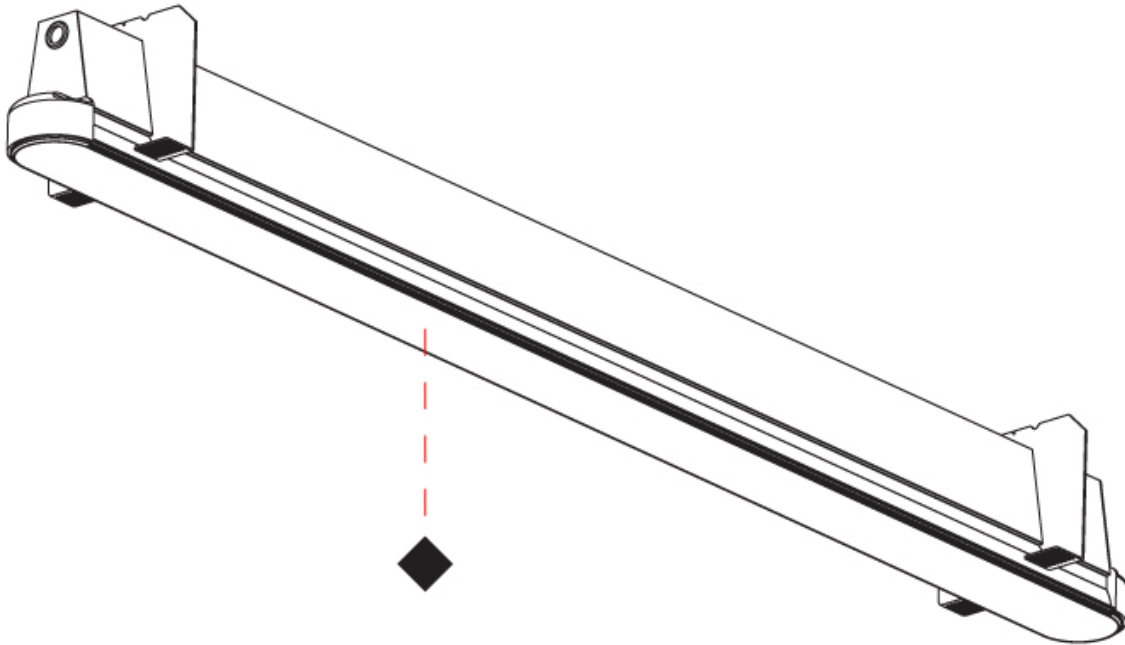

GROOVE ROUND TRIMLESS

A35658-

PROJECT _____

TYPE _____

SPECIFIER _____

QUANTITY _____

DATE _____