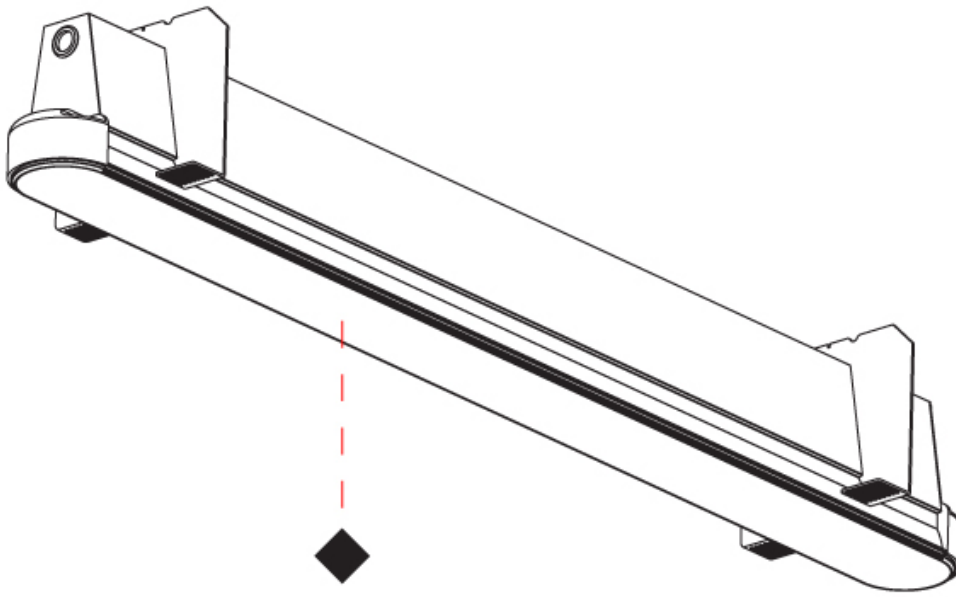

GROOVE ROUND TRIMLESS

A35656-

PROJECT _____

TYPE _____

SPECIFIER _____

QUANTITY _____

DATE _____

A